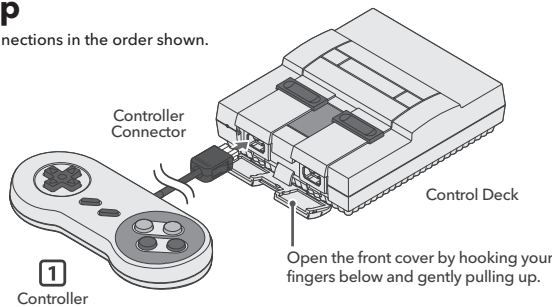

Start Up Instructions

Setup

Make connections in the order shown.

1 Controller

Open the front cover by hooking your fingers below and gently pulling up.

2

USB Cable (power supply)

3

HDMI Cable

HDMI™ Port on TV

POWER

RESET

RESET

POWER

RESET

POWER